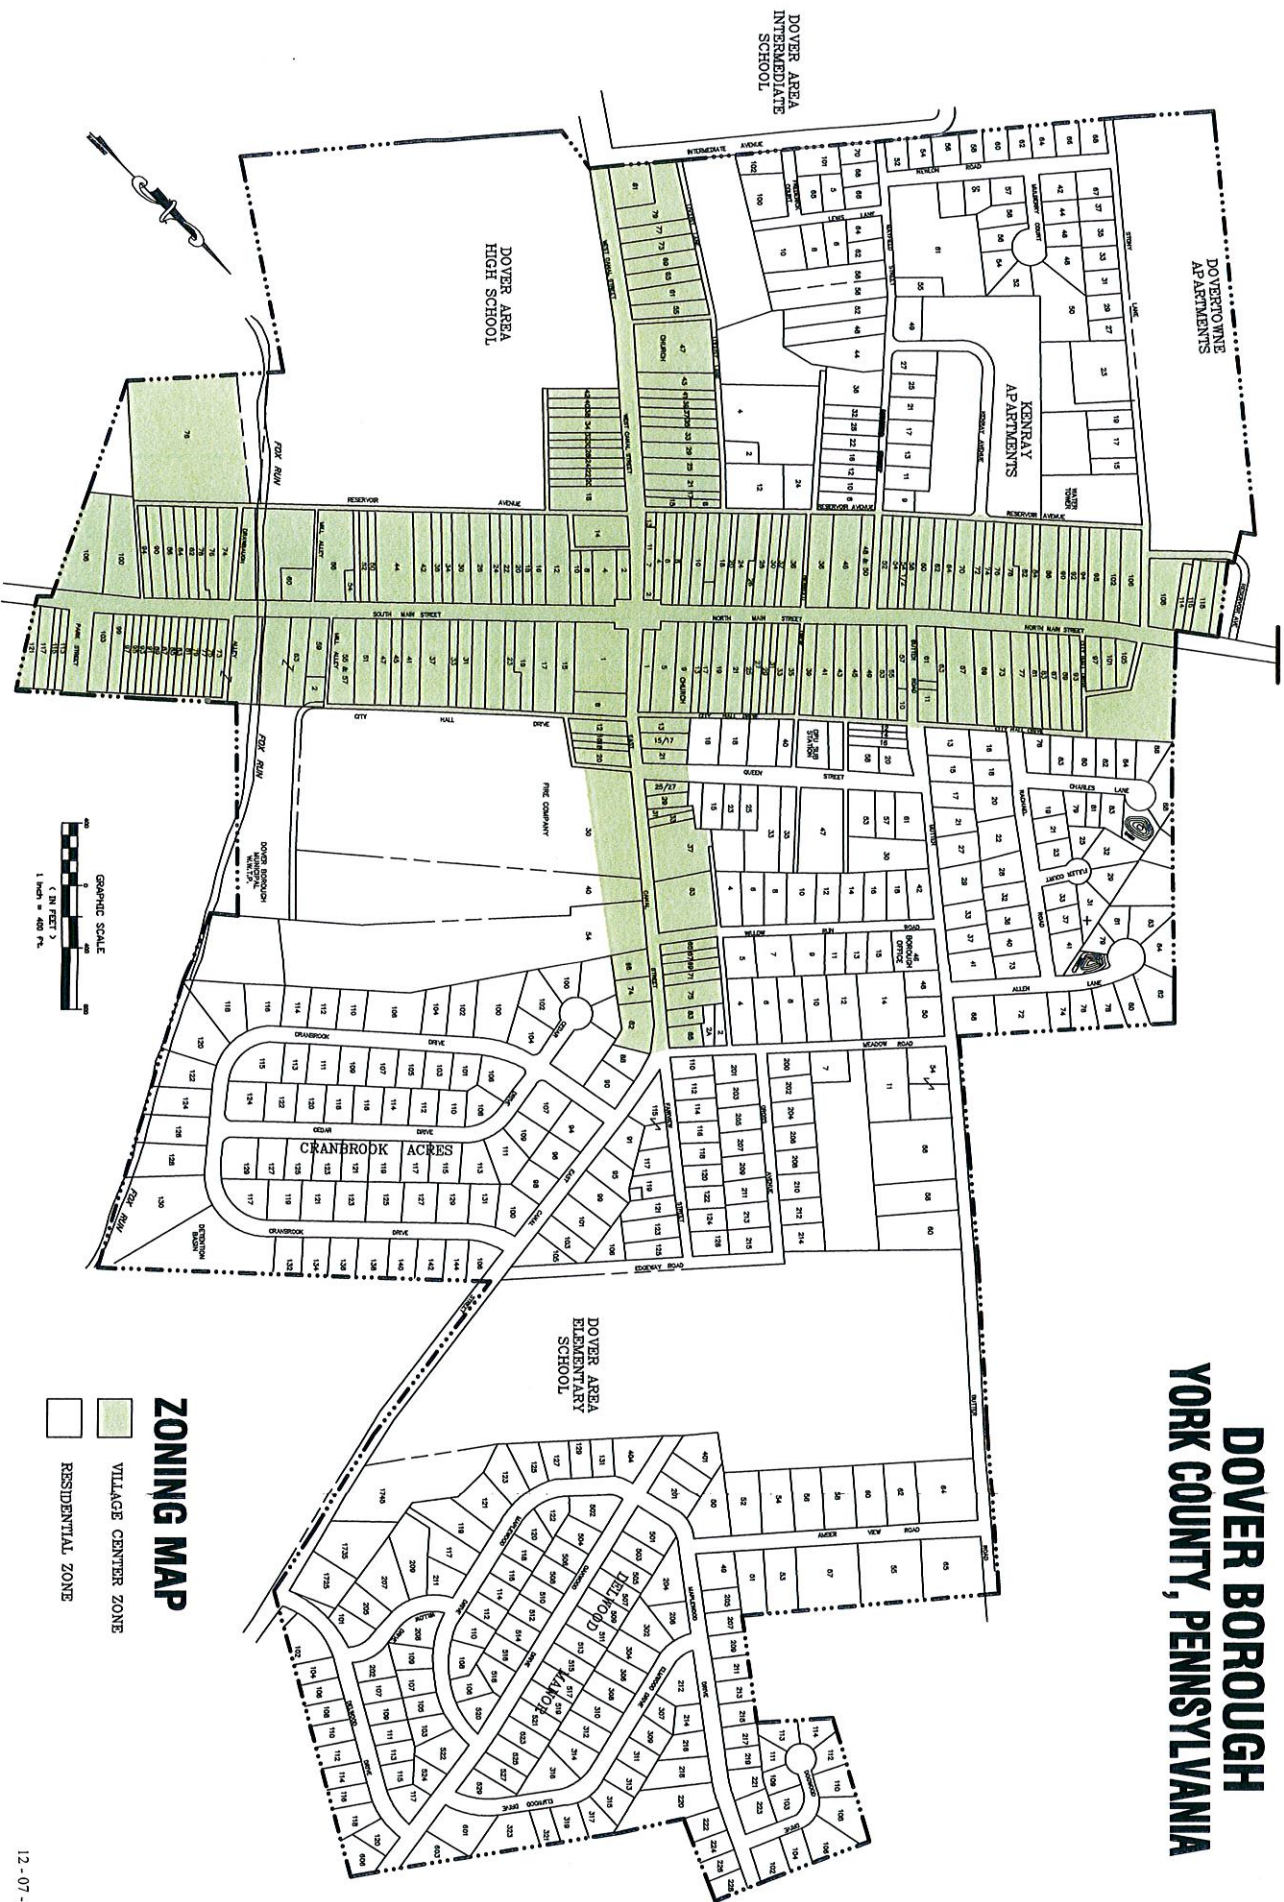

DOVER BOROUGH YORK COUNTY, PENNSYLVANIA

ZONING MAP

- VILLAGE CENTER ZONE
- RESIDENTIAL ZONE